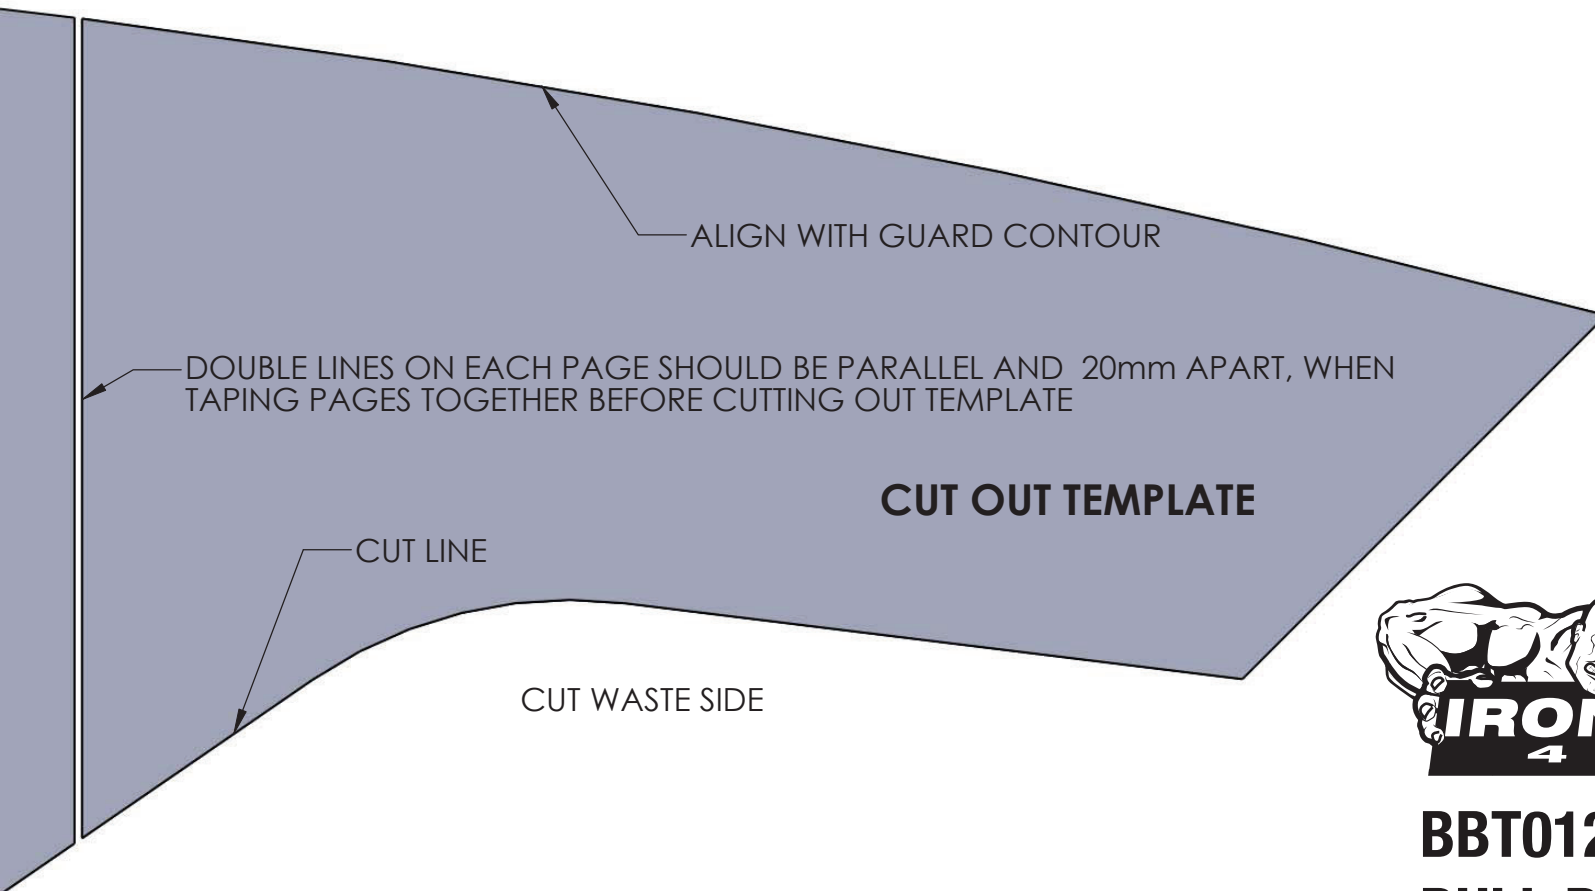

**BBT012 / BBC012 / BBCD012
BULL BAR TEMPLATE
TO SUIT NISSAN NAVARA
D40 2005+**

**DISABLE PAGE SCALING WHEN PRINTING
CHECK RULER DIMENSIONS TO ENSURE ACCURACY BEFORE CUTTING**

**BBT012 / BBC012 / BBCD012
BULL BAR TEMPLATE
TO SUIT NISSAN NAVARA
D40 2005+**